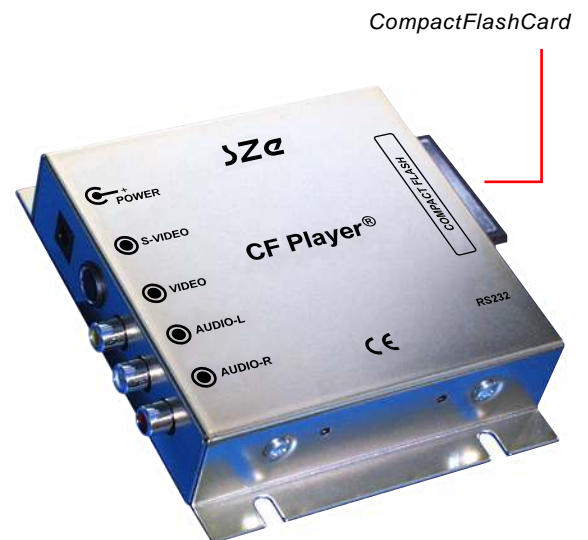

The CF Player® Plus is a playback device for the presentation of high quality videos, audio sequences and still pictures with an integrated media control unit.

Professional technology by the manufacturer of high-quality broadcasting equipment.

The robust device works without any moving parts. Digital contents are stored on CompactFlash memory cards. These cards are absolutely free from wear and can be rewritten almost unlimited.

The integrated clock with calendar function controls the playback sequences according to the current date and time.

A news ticker can be activated on demand to overlay the movies with real time text input from serial interface or from CF memory card.

Features

- automatic playback of all clips in endless loop
- order and duration (still pictures) controlled by an ordinary playlist
- scheduled with internal clock time and calendar
- Clips can be started directly by keyboard
- Clips can be started directly by digital inputs (RS232 Digital I/O Adapter)
- the CF Player® Plus can be controlled by SMS text messages received from a connected GSM modem
- the CF Player® Plus can be controlled by its geographic position - longitude and latitude - provided by a connected GPS receiver if installed in vehicles, ships, airplanes etc.
- Menus can be hierarchically structured with an unlimited amount of levels
- connected to a remote control as used for slide projectors, the rocker switch can be used to switch to the next slide of your PowerPoint® presentation
- very convenient and safe configuration by using setup scripts onto CF-Card
- remote control of audio volume in steps of 1dB
- Hot swapping:
CF-Card can be replaced while it is operating. No need to switch off the device allows very convenient, smooth and safe handling.