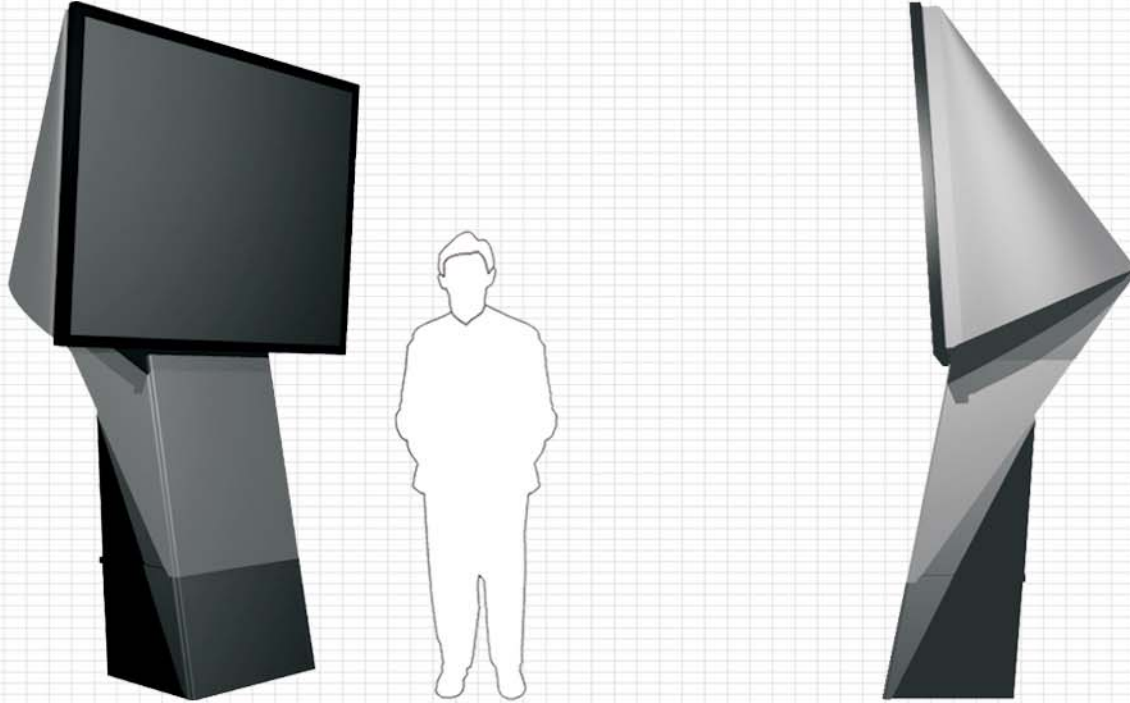

ScreenTower 84

Mobile rear-projectionsystem for LCD- and DLP-projectors for the simple up- and dismantling.

The original ScreenTower model unites brilliant image quality, simple use and elegant design for a multimedia piece of art.

With screen diagonals of 72 inches to 125 inches the product is a great alternative to complex rear-projection systems and expensive LED applications.

- screendiagonal: 2,12 m
- dimensions (h_xw_xd): 2,36 x 1,81 x 0,99 m
- height with base: + 0,51 m
- brightness: appr.: 1500 cd
(up to 3650 cd as high-brightness version)
- standardequipment: LCD-projector, XGA, 4100 Ansi-lumens
- options: Climate, soundsystem, base-increase