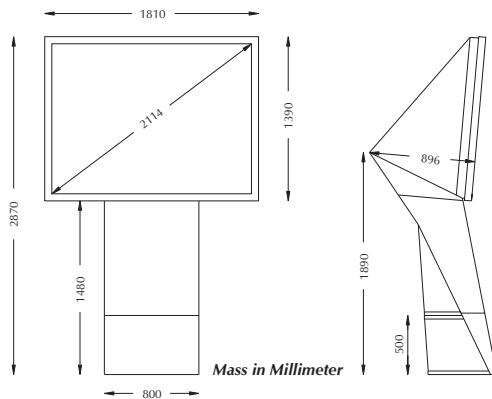

With screen diagonals of 72 inches to 125 inches the product is a great alternative to complex rear-projection systems and expensive LED applications.

- screendiagonal: 2,12 m
- dimensions (h_xw_xd): 2,36 x 1,81 x 0,99 m
- height with base: + 0,51 m
- brightness: appr.: 1500 cd
(up to 3650 cd as high-brightness version)
- standardequipment: LCD-projector, XGA, 4100 Ansi-lumens
- options: Climate, soundsystem, base-increase