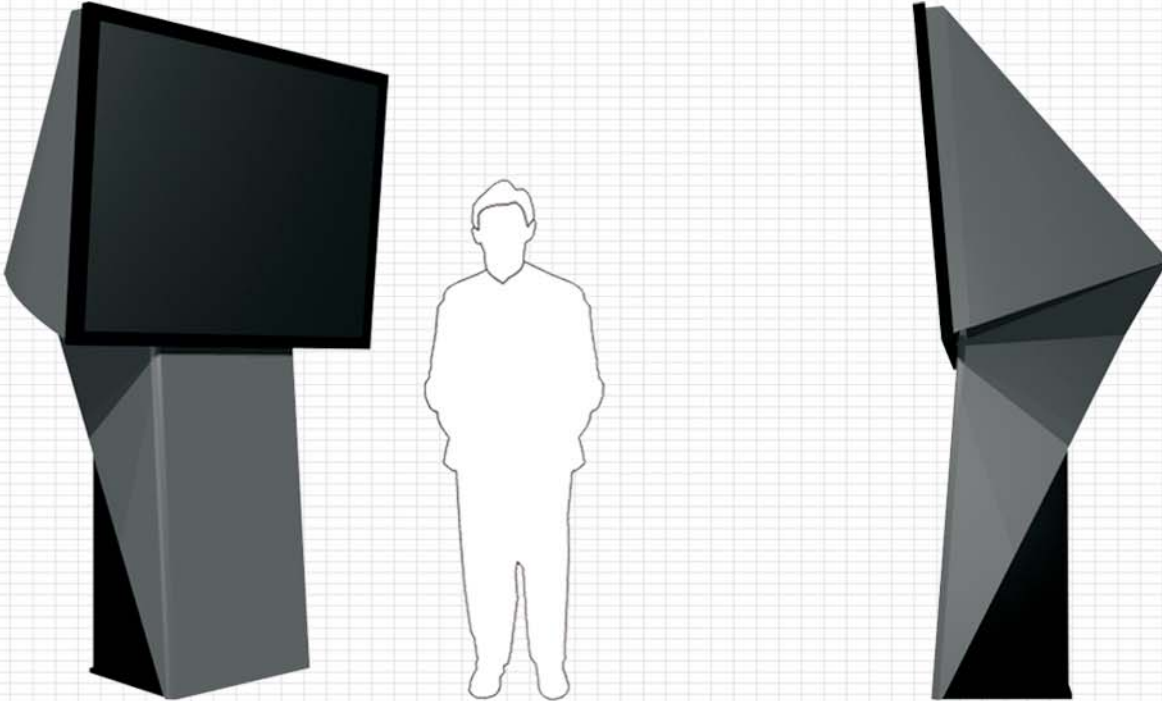

# ScreenTower 72

*Mobile rear-projectionsystem for LCD- and DLP-projectors for the simple up- and dismantling.*

The original ScreenTower model unites brilliant image quality, simple use and elegant design for a multimedia piece of art.

With screen diagonals of 72 inches to 125 inches the product is a great alternative to complex rear-projection systems and expensive LED applications.

- screendiagonal: 1,83 m
- dimensions (h<sub>x</sub>w<sub>x</sub>d): 2,48 x 1,56 x 0,93 m
- brightness: appr.: 1750 cd  
(up to 3500 cd as high-brightness version)
- standardequipment: LCD-projector, XGA, 3300 Ansi-lumens
- options: climate, soundsystem