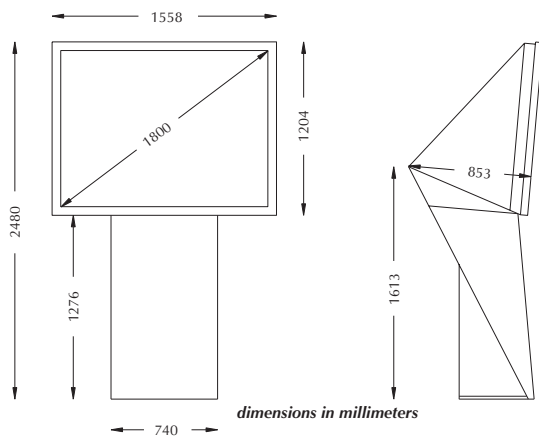

With screen diagonals of 72 inches to 125 inches the product is a great alternative to complex rear-projection systems and expensive LED applications.

- screendiagonal: 1,83 m
- dimensions (h<sub>x</sub>w<sub>x</sub>d): 2,48 x 1,56 x 0,93 m
- brightness: appr.: 1750 cd  
(up to 3500 cd as high-brightness version)
- standardequipment: LCD-projector, XGA, 3300 Ansi-lumens
- options: climate, soundsystem