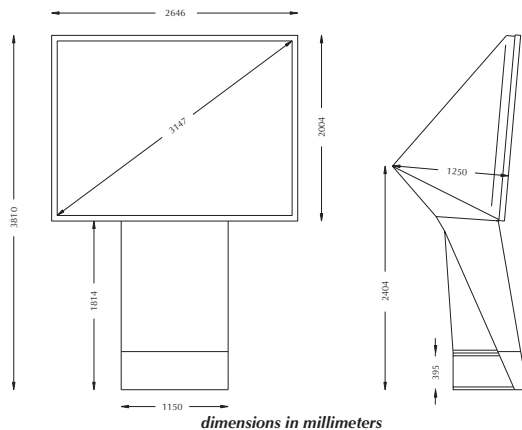

With screen diagonals of 72 inches to 125 inches the product is a great alternative to complex rear-projection systems and expensive LED applications.

dimensions in millimeters

- screendiagonal: 3,15 m
- dimensions (h_xw_xd): 3,41 x 2,65 x 1,38 m
- heightening pedestal: + 0,40 m
- brightness: appr.: 1000 cd
(up to 2000 cd as high-brightness version)
- standardequipment: LCD-projector, XGA 5-10.000 Ansi-lumens or DLP-projector, XGA 5-10.000 Ansi-lumens
- optional: climasystem, soundsystem, heightening pedestal