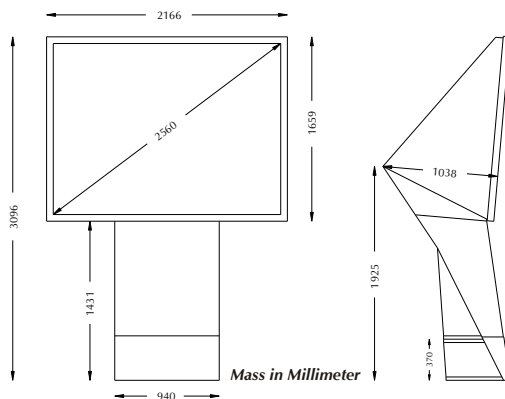

With screen diagonals of 72 inches to 125 inches the product is a great alternative to complex rear-projection systems and expensive LED applications.

- **Screen**diagonal: 2,54 m
- **Mass (HxBxT):** 2,73 x 2,17 x 1,14 m
- **Height with base:** + 0,37 m
- **Brightness:** appr.: 1500 cd (up to 1500 cd as high-brightness version)
- **Standard**equipment: LCD-Projektor, XGA, 5200 Ansi-lumens or DLP-projektor, XGA 5000 Ansi-lumens
- **Optional:** Climate, soundsystem, base-increase